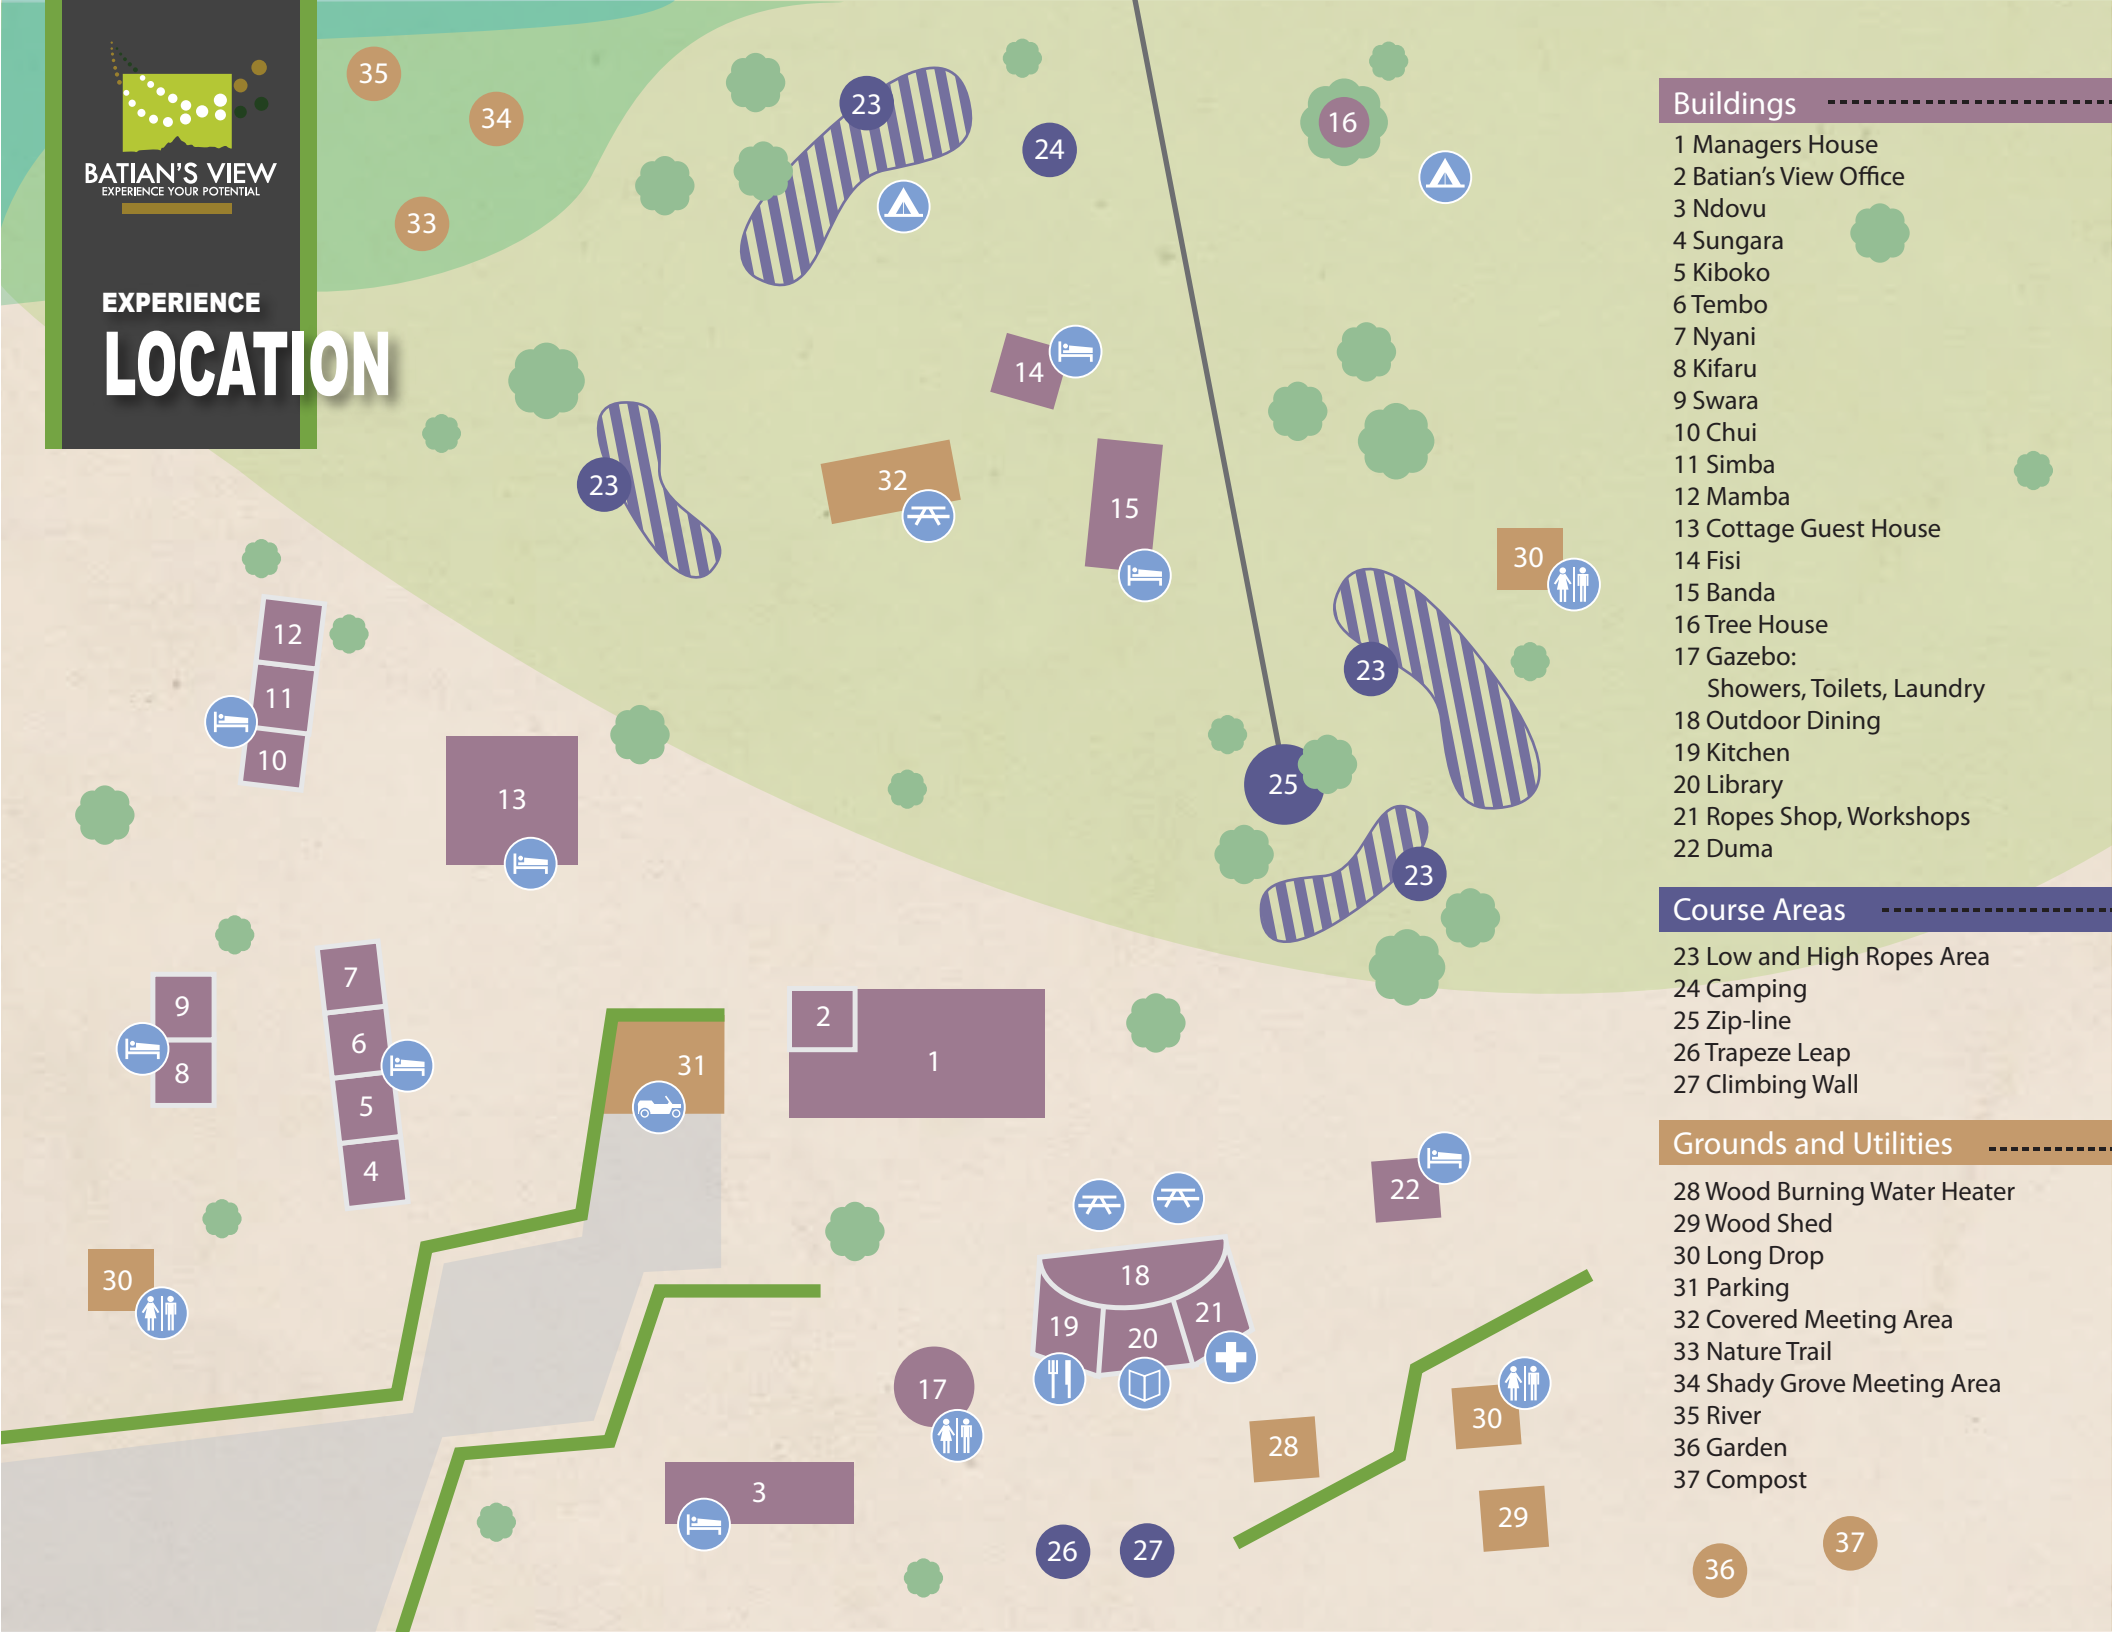

**EXPERIENCE  
LOCATION**

**Buildings**

- 1 Managers House
- 2 Batian's View Office
- 3 Ndovu
- 4 Sungara
- 5 Kiboko
- 6 Tembo
- 7 Nyani
- 8 Kifaru
- 9 Swara
- 10 Chui
- 11 Simba
- 12 Mamba
- 13 Cottage Guest House
- 14 Fisi
- 15 Banda
- 16 Tree House
- 17 Gazebo:  
Showers, Toilets, Laundry
- 18 Outdoor Dining
- 19 Kitchen
- 20 Library
- 21 Ropes Shop, Workshops
- 22 Duma

**Course Areas**

- 23 Low and High Ropes Area
- 24 Camping
- 25 Zip-line
- 26 Trapeze Leap
- 27 Climbing Wall

**Grounds and Utilities**

- 28 Wood Burning Water Heater
- 29 Wood Shed
- 30 Long Drop
- 31 Parking
- 32 Covered Meeting Area
- 33 Nature Trail
- 34 Shady Grove Meeting Area
- 35 River
- 36 Garden
- 37 Compost